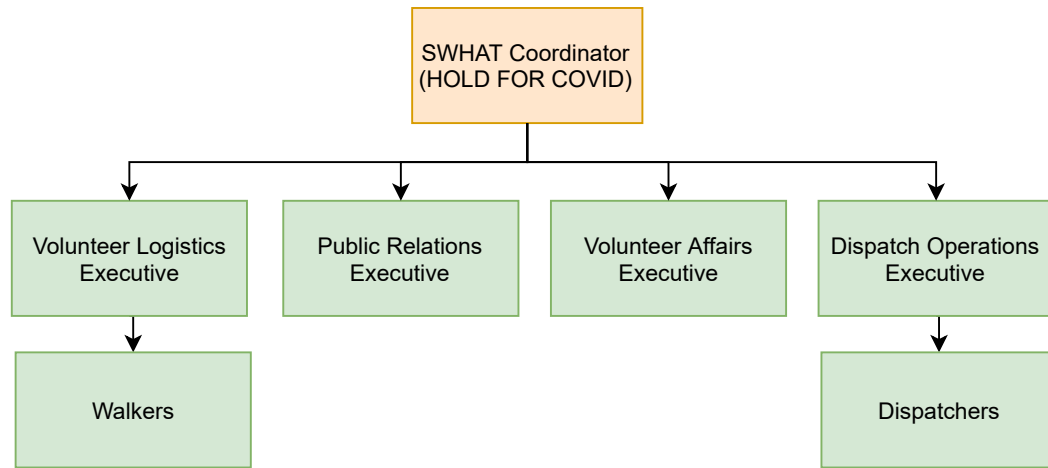

MSU Student Walk-Home Attendant Team (SWHAT)

Part-Time Staff Volunteer Position

MSU Maccess

MSU Food Collective Centre (FCC)

MSU Macademics

MSU Spark

MSU Student Health Education Centre (SHEC)

MSU Pride Community Centre (PCC)

MSU Diversity Services

MSU Women & Gender Equity Network (WGEN)

MSU Emergency First Response Team (EFRT)

MSU Maroons

First-Year Council (FYC)

MSU Child Care Centre

TwelvEighty & The Grind

Union Market

Underground Media & Design

The Silhouette

CFMU

Full-Time Staff	SOP/Internship
Part-Time Staff	Volunteer Position

Campus Events

Education & Advocacy Department

Full-Time Staff	SOP/Internship
Part-Time Staff	