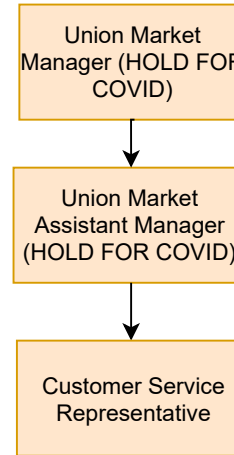

MSU Diversity Services

MSU Women & Gender Equity Network (WGEN)

MSU Emergency First Response Team (EFRT)

MSU Maroons

First-Year Council (FYC)

MSU Child Care Centre

TwelvEighty & The Grind

Union Market