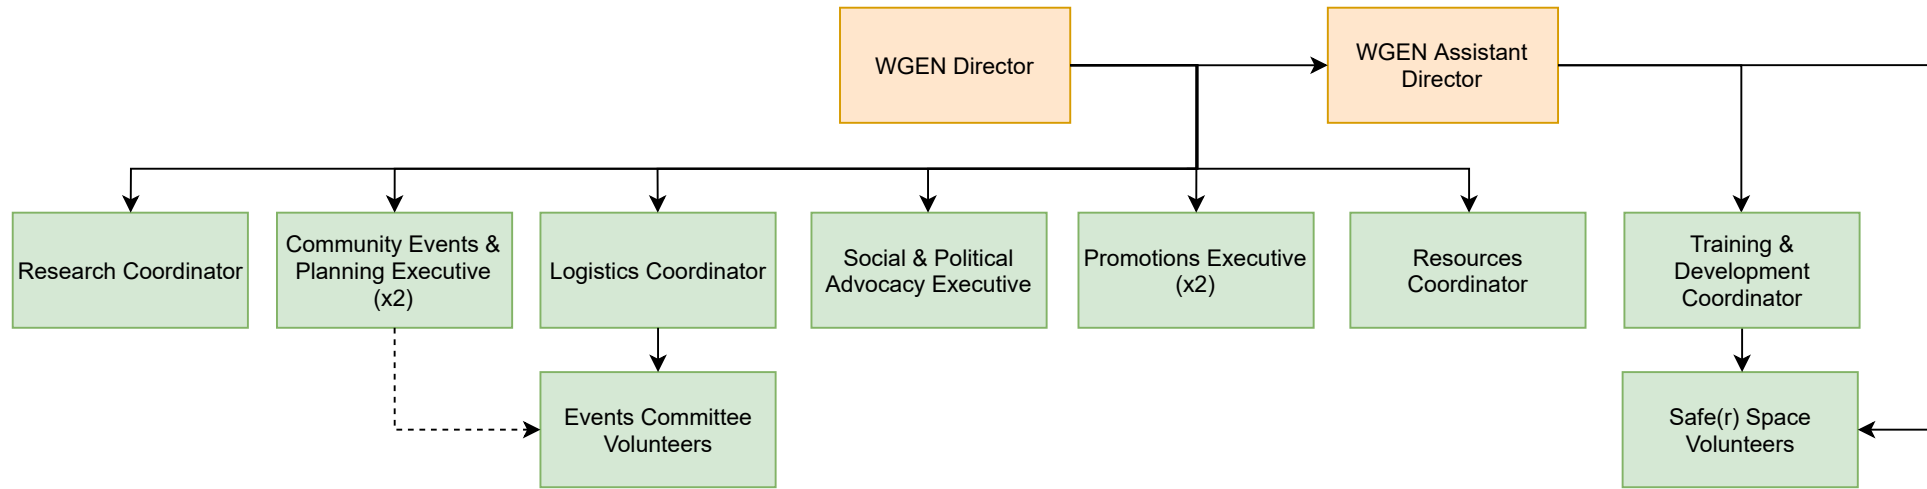

MSU Student Walk-Home Attendant Team (SWHAT)

Part-Time Staff Volunteer Position

MSU Maccess

MSU Food Collective Centre (FCC)

MSU Macademics

MSU Spark

MSU Student Health Education Centre (SHEC)

MSU Pride Community Centre (PCC)

MSU Diversity Services

MSU Women & Gender Equity Network (WGEN)

MSU Emergency First Response Team (EFRT)

MSU Maroons

First-Year Council (FYC)

MSU Child Care Centre

TwelvEighty & The Grind

Union Market

Underground Media & Design

The Silhouette

CFMU

Full-Time Staff	SOP/Internship
Part-Time Staff	Volunteer Position

Campus Events

Education & Advocacy Department

Full-Time Staff	SOP/Internship
Part-Time Staff	