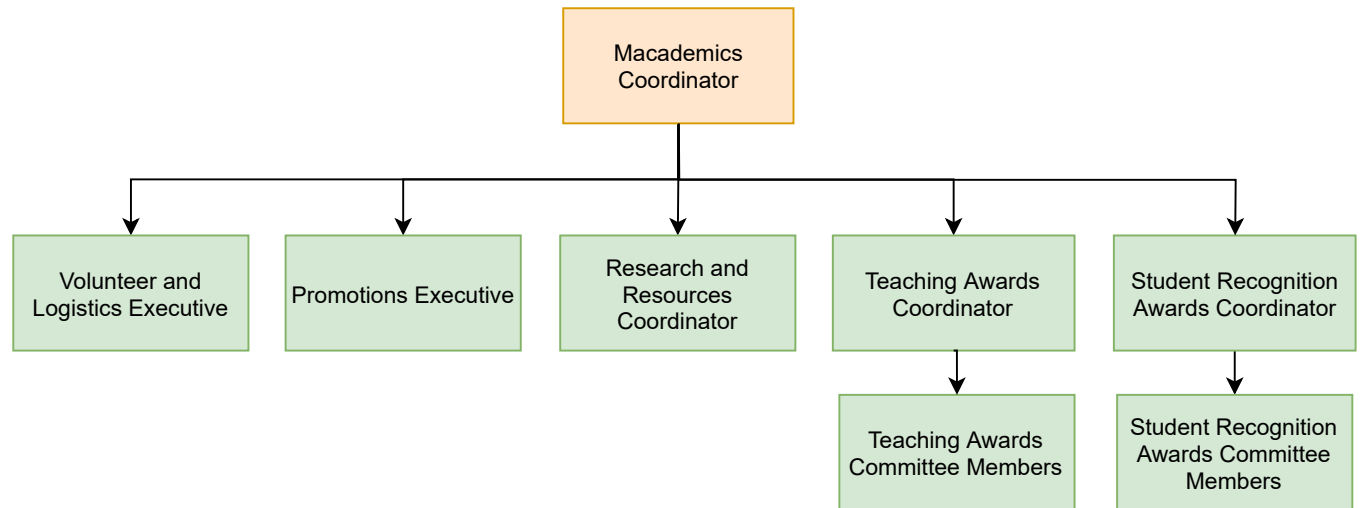

MSU Student Walk-Home Attendant Team (SWHAT)

Part-Time Staff Volunteer Position

MSU Maccess

MSU Food Collective Centre (FCC)

MSU Macademics

MSU Spark

MSU Student Health Education Centre (SHEC)

MSU Pride Community Centre (PCC)

MSU Diversity Services

MSU Women & Gender Equity Network (WGEN)

MSU Emergency First Response Team (EFRT)

MSU Maroons

First-Year Council (FYC)

MSU Child Care Centre

TwelvEighty & The Grind

Union Market

Underground Media & Design

The Silhouette

CFMU

Full-Time Staff	SOP/Internship
Part-Time Staff	Volunteer Position

Campus Events

Education & Advocacy Department

Full-Time Staff	SOP/Internship
Part-Time Staff	