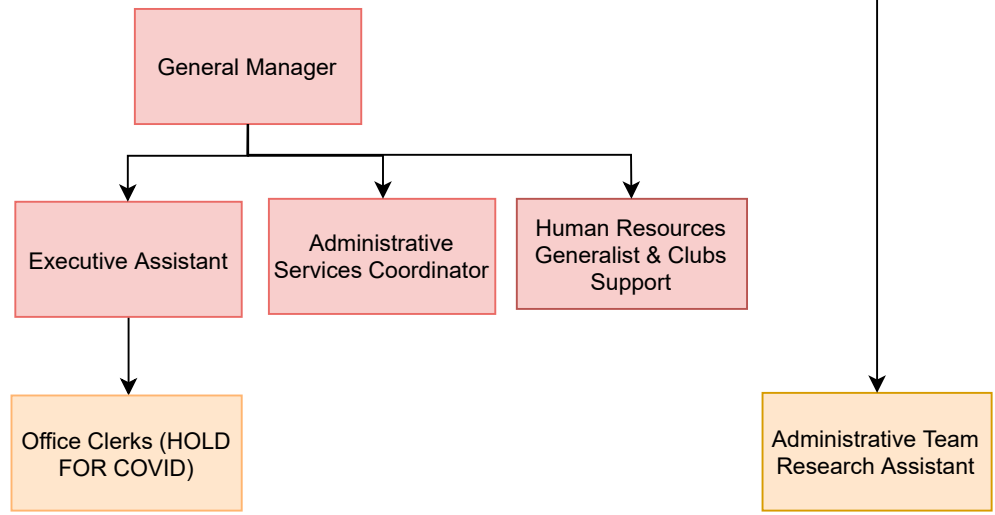

MSU Diversity Services

MSU Women & Gender Equity Network (WGEN)

MSU Emergency First Response Team (EFRT)

MSU Maroons

First-Year Council (FYC)

MSU Child Care Centre

TwelvEighty & The Grind

Union Market

Underground Media & Design

The Silhouette

CFMU

Full-Time Staff	SOP/Internship
Part-Time Staff	Volunteer Position

Campus Events

Education & Advocacy Department

Full-Time Staff	SOP/Internship
Part-Time Staff	

Vice-President
(Education)

Administration & Human Resources (HR) Department

Vice-President
(Administration)

Elections Department

Accounting Department

Clubs Department

Information Technology (IT) Department