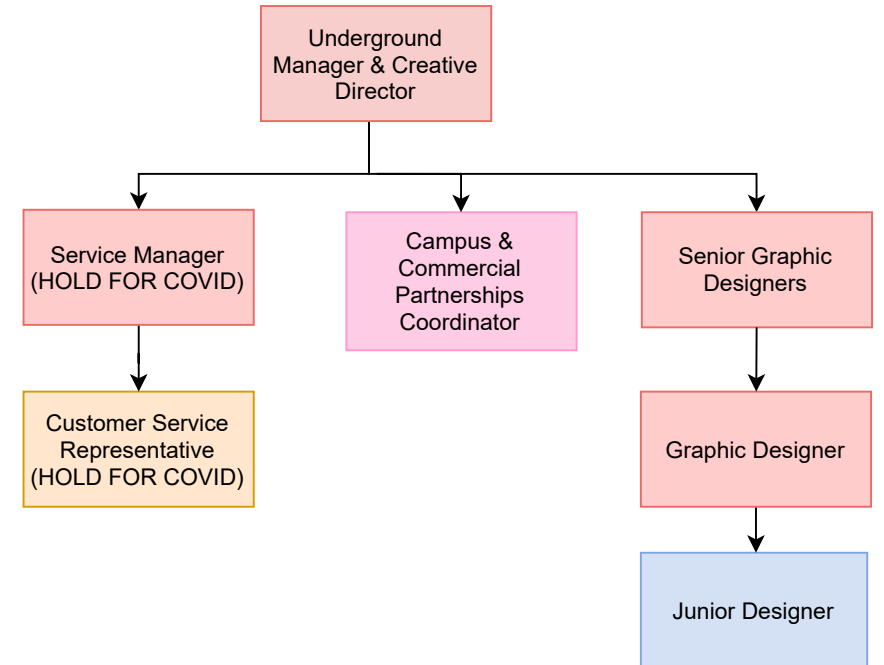

MSU Student Walk-Home Attendant Team (SWHAT)

Part-Time Staff Volunteer Position

MSU Maccess

MSU Food Collective Centre (FCC)

MSU Macademics

MSU Spark

MSU Student Health Education Centre (SHEC)

MSU Pride Community Centre (PCC)

MSU Diversity Services

MSU Women & Gender Equity Network (WGEN)

MSU Emergency First Response Team (EFRT)

MSU Maroons

First-Year Council (FYC)

MSU Child Care Centre

TwelvEighty & The Grind

Union Market

Underground Media & Design

The Silhouette

CFMU

Full-Time Staff	SOP/Internship
Part-Time Staff	Volunteer Position

Campus Events

Education & Advocacy Department

Full-Time Staff	SOP/Internship
Part-Time Staff	

Vice-President
(Education)

Administration & Human Resources (HR) Department

Vice-President
(Administration)

Elections Department

Accounting Department

Clubs Department

Information Technology (IT) Department