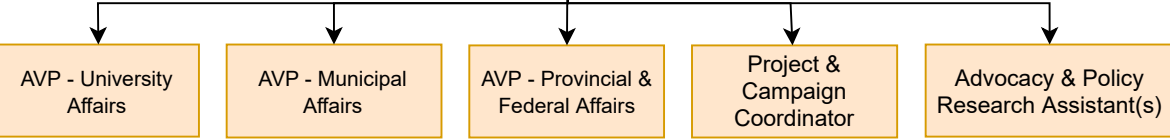

MSU Diversity Services

MSU Women & Gender Equity Network (WGEN)

MSU Emergency First Response Team (EFRT)

MSU Maroons

First-Year Council (FYC)

MSU Child Care Centre

TwelvEighty & The Grind

Union Market

Underground Media & Design

The Silhouette

CFMU

Full-Time Staff	SOP/Internship
Part-Time Staff	Volunteer Position

Campus Events

Education & Advocacy Department

Full-Time Staff	SOP/Internship
Part-Time Staff	

Vice-President
(Education)

Administration & Human Resources (HR) Department

Vice-President
(Administration)

Elections Department

Accounting Department

Clubs Department

Information Technology (IT) Department