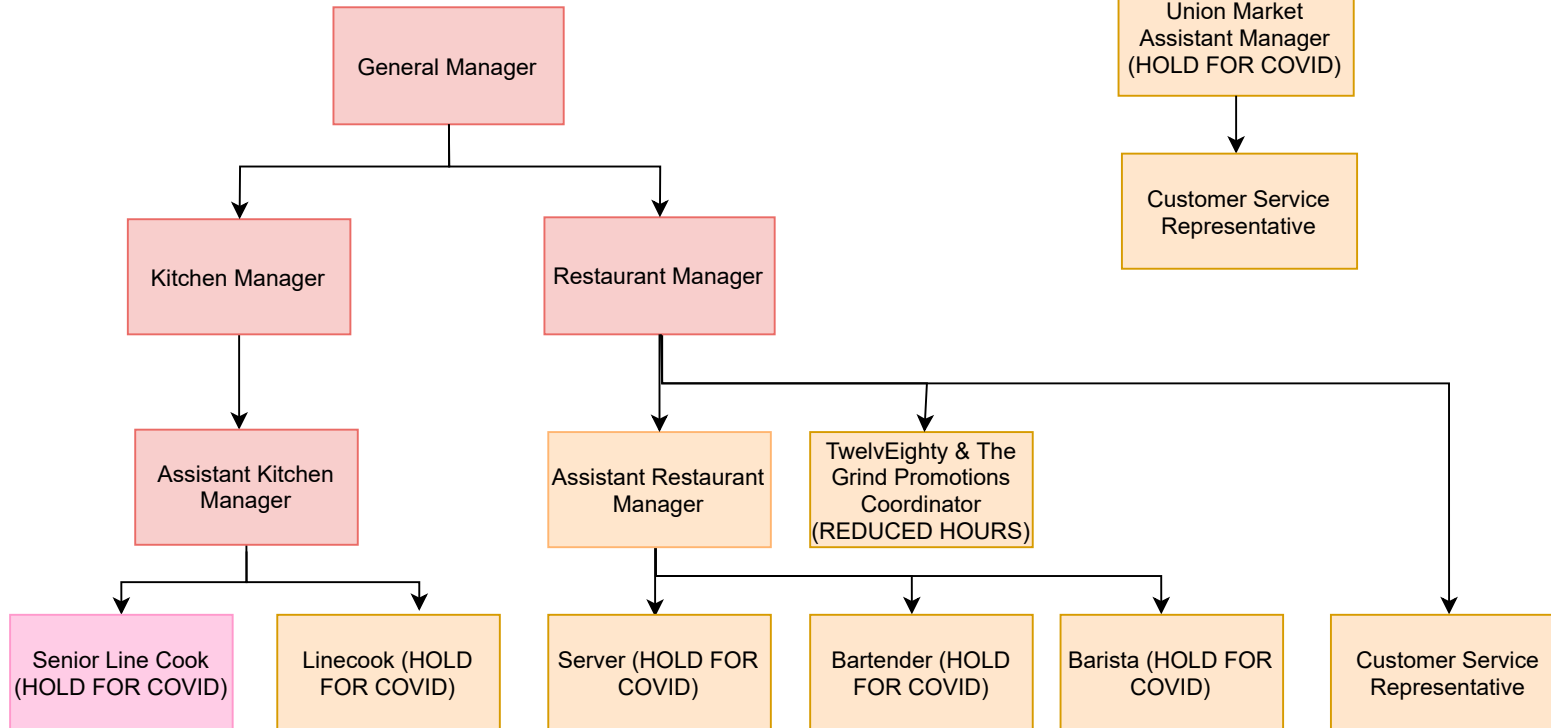

MSU Diversity Services

MSU Women & Gender Equity Network (WGEN)

MSU Emergency First Response Team (EFRT)

MSU Maroons

First-Year Council (FYC)

MSU Child Care Centre

TwelvEighty & The Grind

Union Market

Underground Media & Design

The Silhouette

CFMU

Full-Time Staff	SOP/Internship
Part-Time Staff	Volunteer Position

Campus Events

Education & Advocacy Department

Full-Time Staff	SOP/Internship
Part-Time Staff	