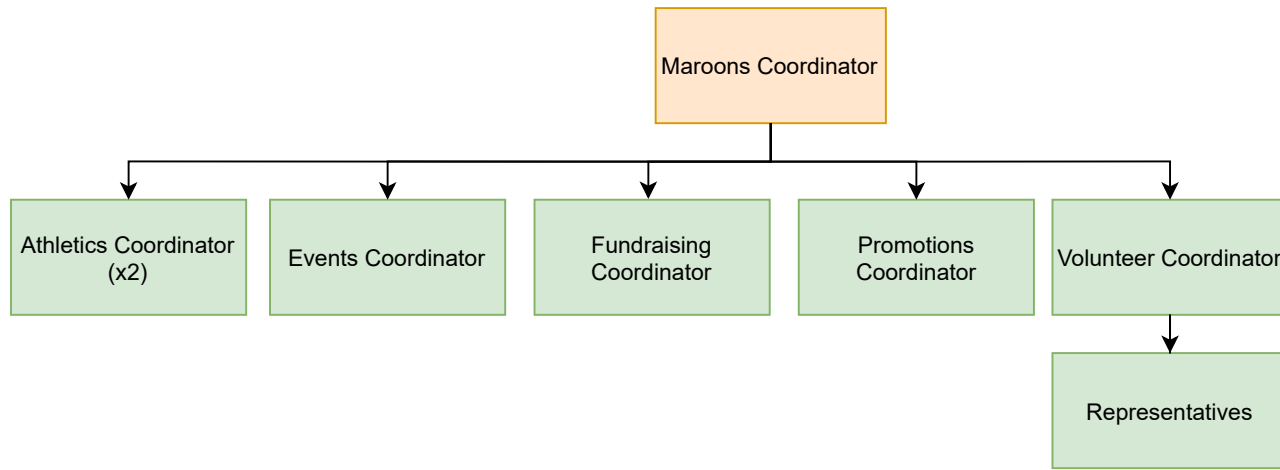

MSU Student Walk-Home Attendant Team (SWHAT)

Part-Time Staff Volunteer Position

MSU Maccess

MSU Food Collective Centre (FCC)

MSU Macademics

MSU Spark

MSU Student Health Education Centre (SHEC)

MSU Pride Community Centre (PCC)

MSU Diversity Services

MSU Women & Gender Equity Network (WGEN)

MSU Emergency First Response Team (EFRT)

MSU Maroons

First-Year Council (FYC)

MSU Child Care Centre

TwelvEighty & The Grind

Union Market

Underground Media & Design

The Silhouette

CFMU

Full-Time Staff	SOP/Internship
Part-Time Staff	Volunteer Position

Campus Events

Education & Advocacy Department

Full-Time Staff	SOP/Internship
Part-Time Staff	