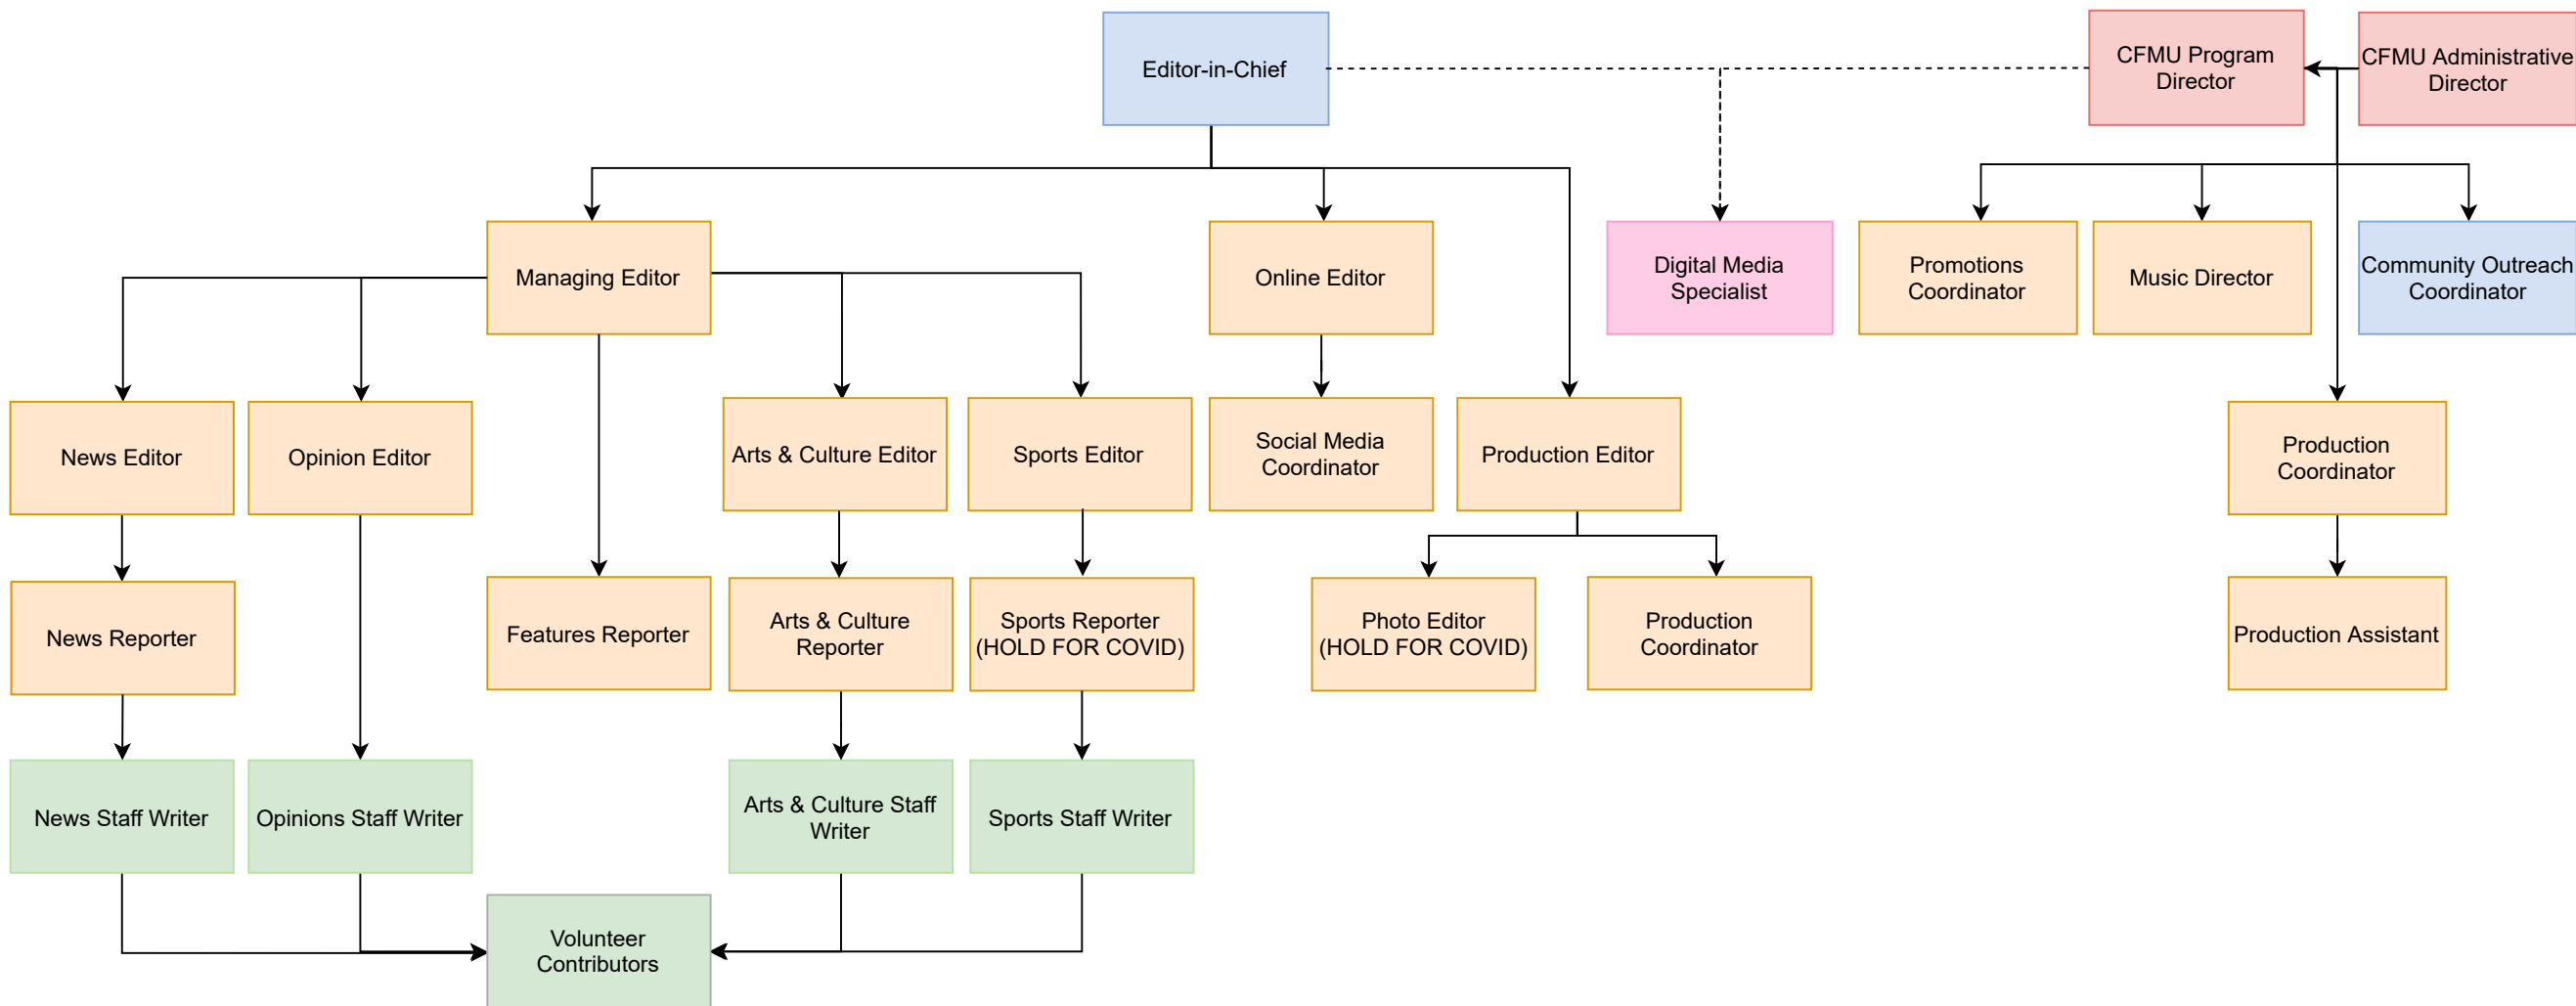

The Silhouette

CFMU