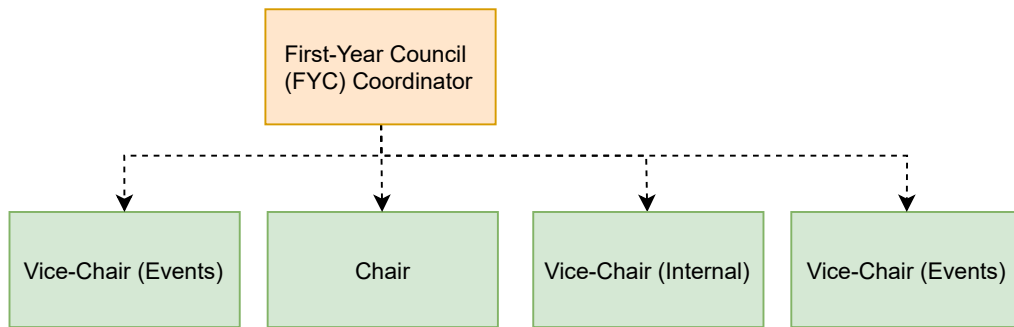

MSU Student Walk-Home Attendant Team (SWHAT)

Part-Time Staff Volunteer Position

MSU Maccess

MSU Food Collective Centre (FCC)

MSU Macademics

MSU Spark

MSU Student Health Education Centre (SHEC)

MSU Pride Community Centre (PCC)

MSU Diversity Services

MSU Women & Gender Equity Network (WGEN)

MSU Emergency First Response Team (EFRT)

MSU Maroons

First-Year Council (FYC)

MSU Child Care Centre

TwelvEighty & The Grind

Union Market

Underground Media & Design

The Silhouette

CFMU

Full-Time Staff	SOP/Internship
Part-Time Staff	Volunteer Position

Campus Events

Education & Advocacy Department

Full-Time Staff	SOP/Internship
Part-Time Staff	