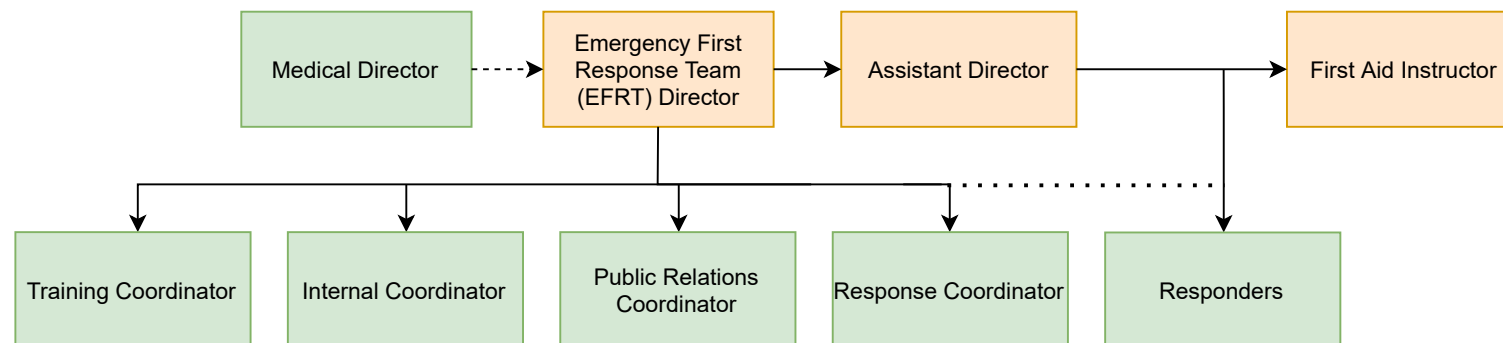

MSU Diversity Services

MSU Women & Gender Equity Network (WGEN)

MSU Emergency First Response Team (EFRT)

MSU Maroons

First-Year Council (FYC)

MSU Child Care Centre

TwelvEighty & The Grind

Union Market

Underground Media & Design

The Silhouette

CFMU

Full-Time Staff	SOP/Internship
Part-Time Staff	Volunteer Position

Campus Events

Education & Advocacy Department

Full-Time Staff	SOP/Internship
Part-Time Staff	