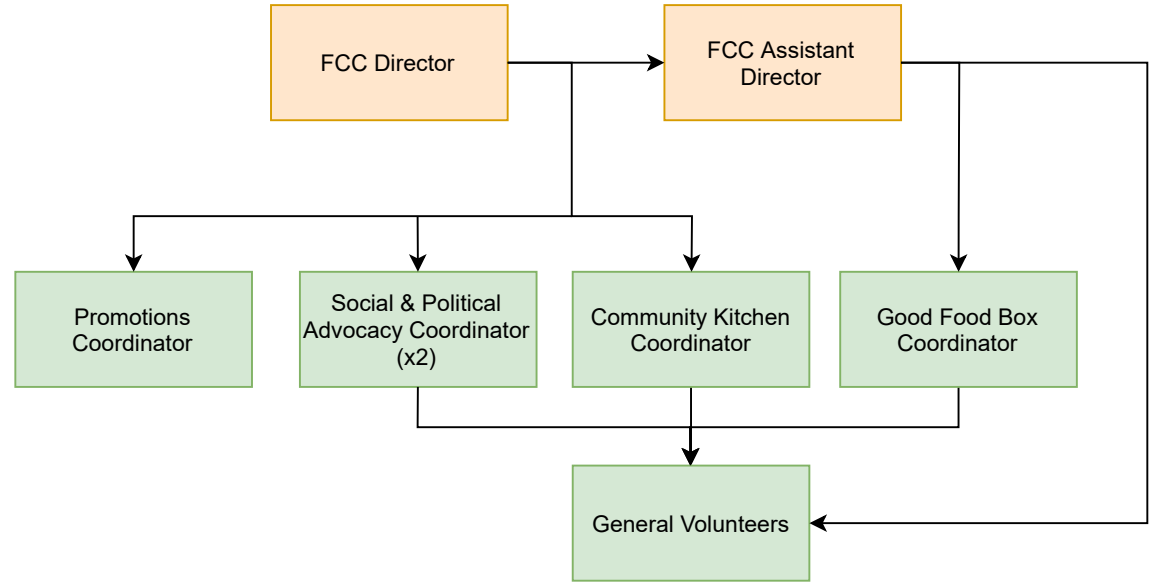

MSU Student Walk-Home Attendant Team (SWHAT)

Part-Time Staff Volunteer Position

MSU Maccess

MSU Food Collective Centre (FCC)

MSU Macademics

MSU Spark

MSU Student Health Education Centre (SHEC)

MSU Pride Community Centre (PCC)

MSU Diversity Services

MSU Women & Gender Equity Network (WGEN)

MSU Emergency First Response Team (EFRT)

MSU Maroons

First-Year Council (FYC)

MSU Child Care Centre

TwelvEighty & The Grind

Union Market

Underground Media & Design

The Silhouette

CFMU

Full-Time Staff	SOP/Internship
Part-Time Staff	Volunteer Position

Campus Events

Education & Advocacy Department

Full-Time Staff	SOP/Internship
Part-Time Staff	