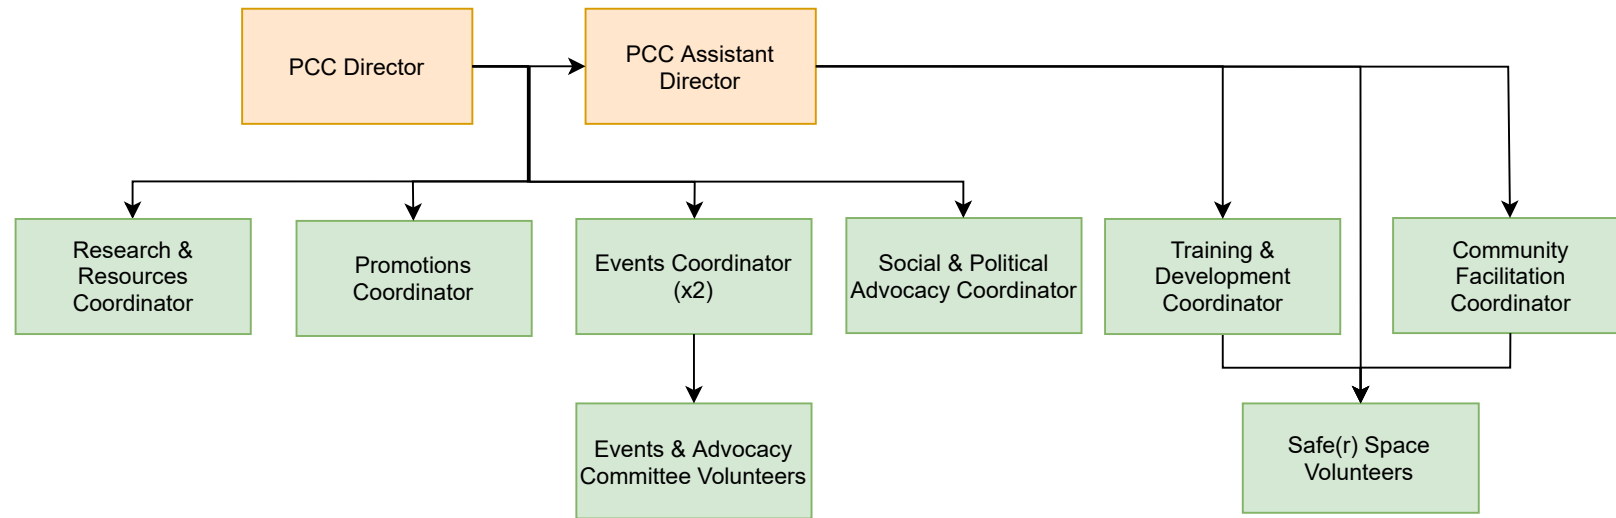

MSU Student Walk-Home Attendant Team (SWHAT)

Part-Time Staff Volunteer Position

MSU Maccess

MSU Food Collective Centre (FCC)

MSU Macademics

MSU Spark

MSU Student Health Education Centre (SHEC)

MSU Pride Community Centre (PCC)

MSU Diversity Services

MSU Women & Gender Equity Network (WGEN)

MSU Emergency First Response Team (EFRT)

MSU Maroons

First-Year Council (FYC)

MSU Child Care Centre

TwelvEighty & The Grind

Union Market

Underground Media & Design

The Silhouette

CFMU

Full-Time Staff	SOP/Internship
Part-Time Staff	Volunteer Position

Campus Events

Education & Advocacy Department

Full-Time Staff	SOP/Internship
Part-Time Staff	