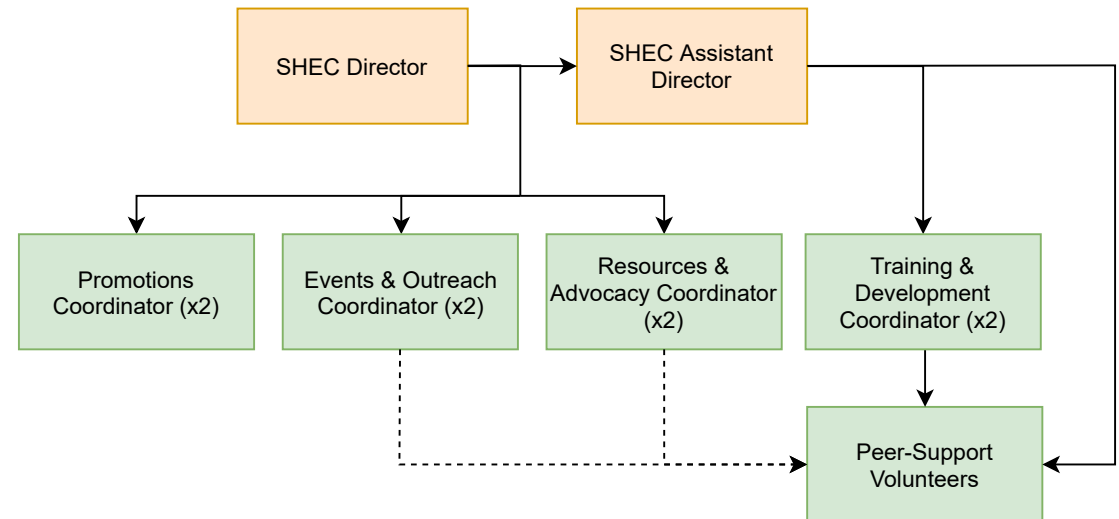

MSU Student Walk-Home Attendant Team (SWHAT)

Part-Time Staff Volunteer Position

MSU Maccess

MSU Food Collective Centre (FCC)

MSU Macademics

MSU Spark

MSU Student Health Education Centre (SHEC)

MSU Pride Community Centre (PCC)

MSU Diversity Services

MSU Women & Gender Equity Network (WGEN)

MSU Emergency First Response Team (EFRT)

MSU Maroons

First-Year Council (FYC)

MSU Child Care Centre

TwelvEighty & The Grind

Union Market

Underground Media & Design

The Silhouette

CFMU

Full-Time Staff	SOP/Internship
Part-Time Staff	Volunteer Position

Campus Events

Education & Advocacy Department

Full-Time Staff	SOP/Internship
Part-Time Staff	