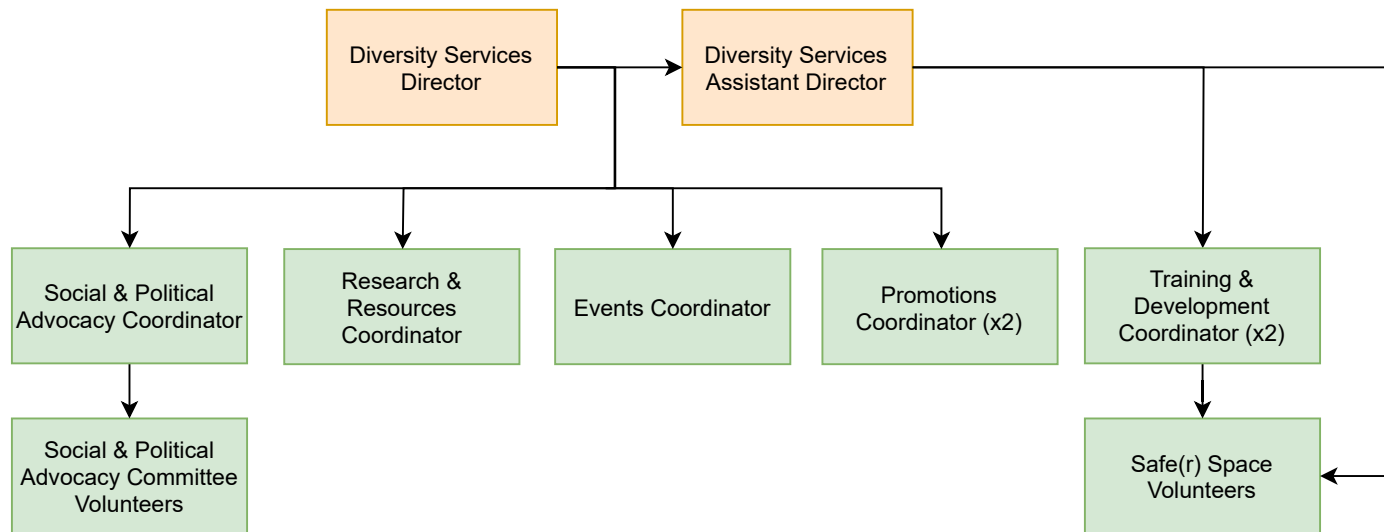

MSU Student Walk-Home Attendant Team (SWHAT)

Part-Time Staff Volunteer Position

MSU Maccess

MSU Food Collective Centre (FCC)

MSU Macademics

MSU Spark

MSU Student Health Education Centre (SHEC)

MSU Pride Community Centre (PCC)

MSU Diversity Services

MSU Women & Gender Equity Network (WGEN)

MSU Emergency First Response Team (EFRT)

MSU Maroons

First-Year Council (FYC)

MSU Child Care Centre

TwelvEighty & The Grind

Union Market

Underground Media & Design

The Silhouette

CFMU

Full-Time Staff	SOP/Internship
Part-Time Staff	Volunteer Position

Campus Events

Education & Advocacy Department

Full-Time Staff	SOP/Internship
Part-Time Staff	