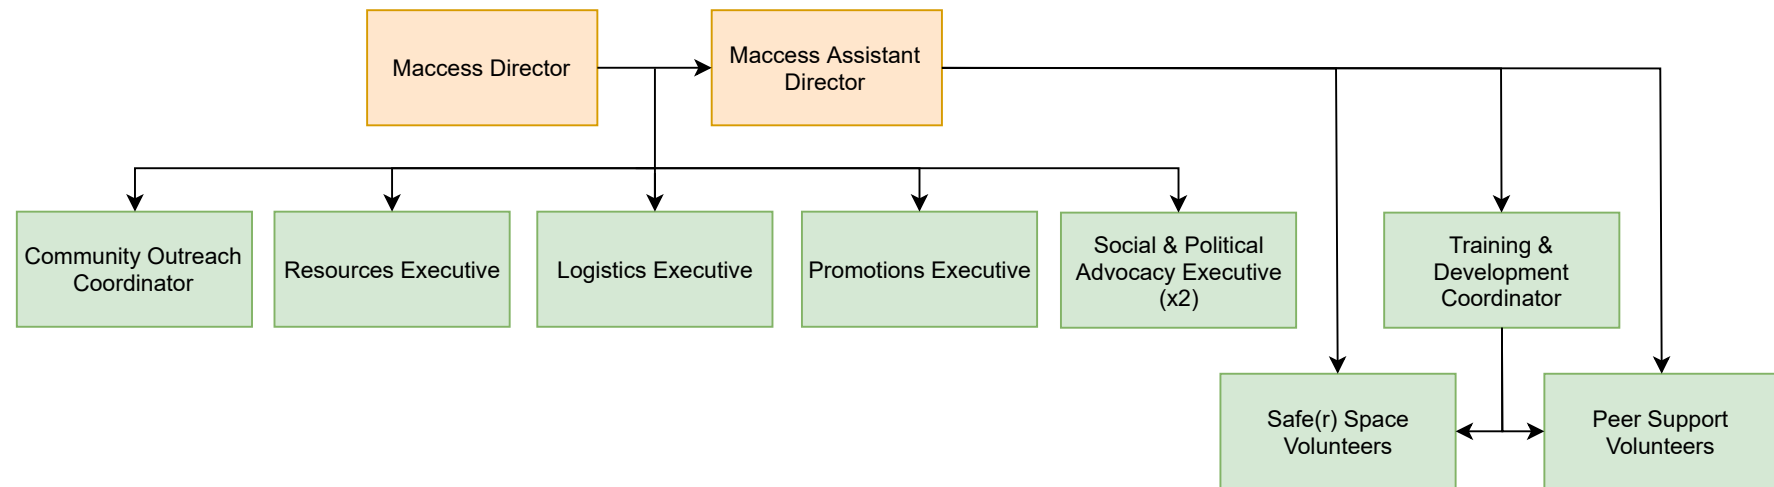

MSU Student Walk-Home Attendant Team (SWHAT)

Part-Time Staff Volunteer Position

MSU Maccess

MSU Food Collective Centre (FCC)

MSU Macademics

MSU Spark

MSU Student Health Education Centre (SHEC)

MSU Pride Community Centre (PCC)

MSU Diversity Services

MSU Women & Gender Equity Network (WGEN)

MSU Emergency First Response Team (EFRT)

MSU Maroons

First-Year Council (FYC)

MSU Child Care Centre

TwelvEighty & The Grind

Union Market

Underground Media & Design

The Silhouette

CFMU

Full-Time Staff	SOP/Internship
Part-Time Staff	Volunteer Position

Campus Events

Education & Advocacy Department

Full-Time Staff	SOP/Internship
Part-Time Staff	