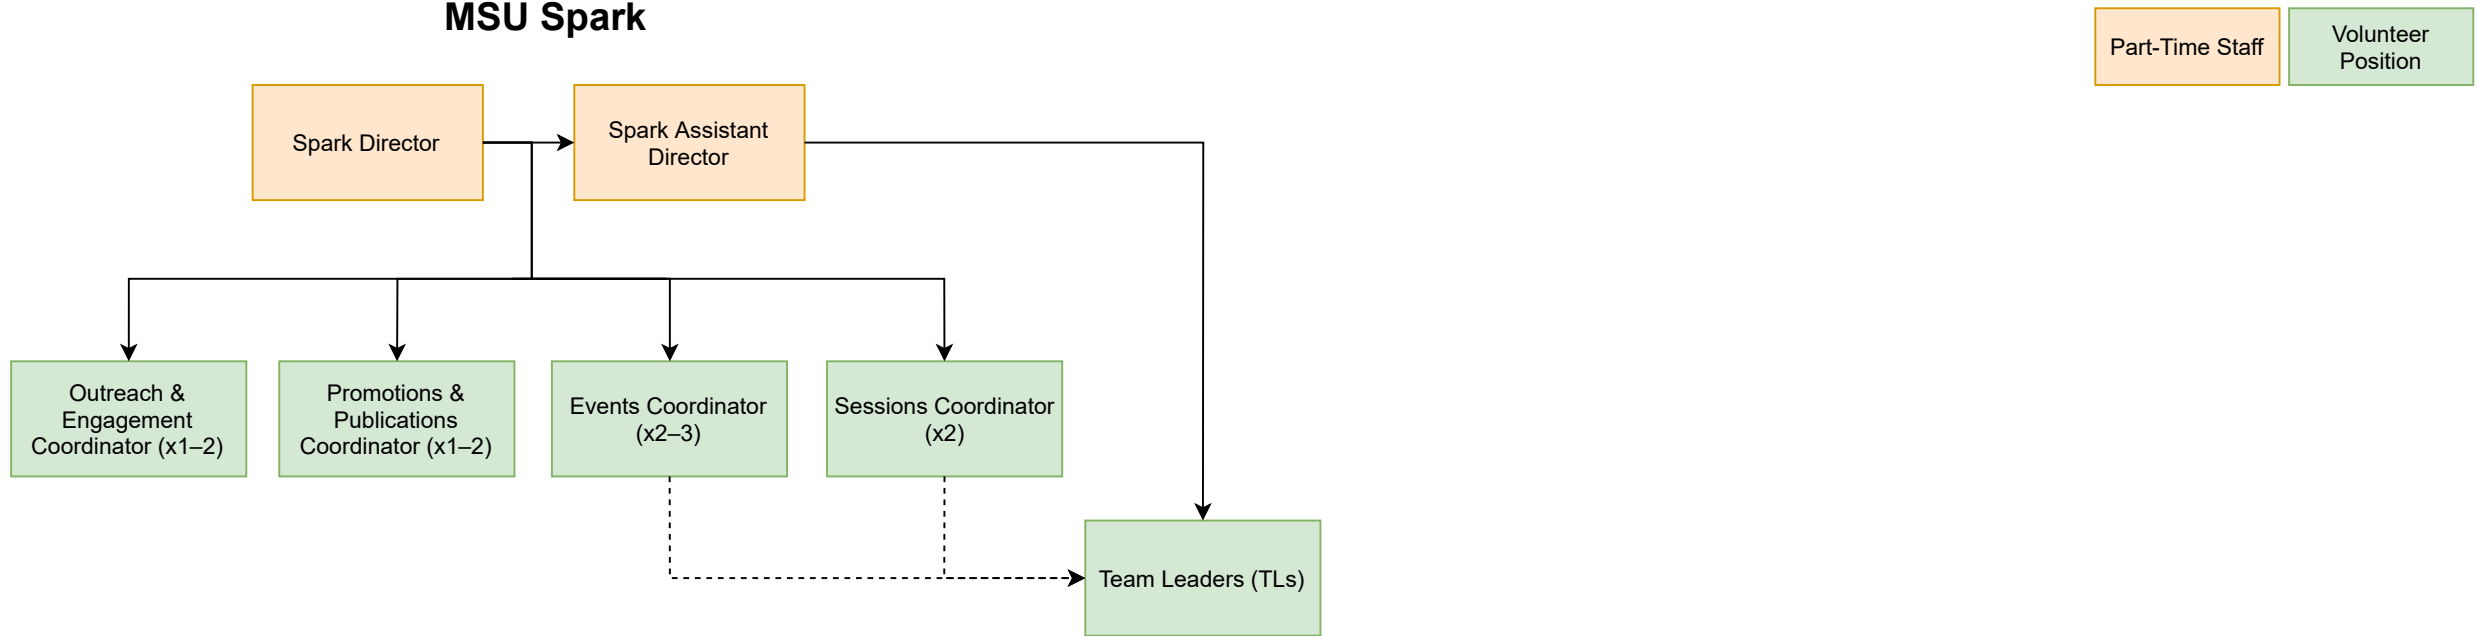

MSU Student Walk-Home Attendant Team (SWHAT)

Part-Time Staff Volunteer Position

MSU Maccess

MSU Food Collective Centre (FCC)

MSU Macademics

MSU Spark

MSU Student Health Education Centre (SHEC)

MSU Pride Community Centre (PCC)

MSU Diversity Services

MSU Women & Gender Equity Network (WGEN)

MSU Emergency First Response Team (EFRT)

MSU Maroons

First-Year Council (FYC)

MSU Child Care Centre

TwelvEighty & The Grind

Union Market