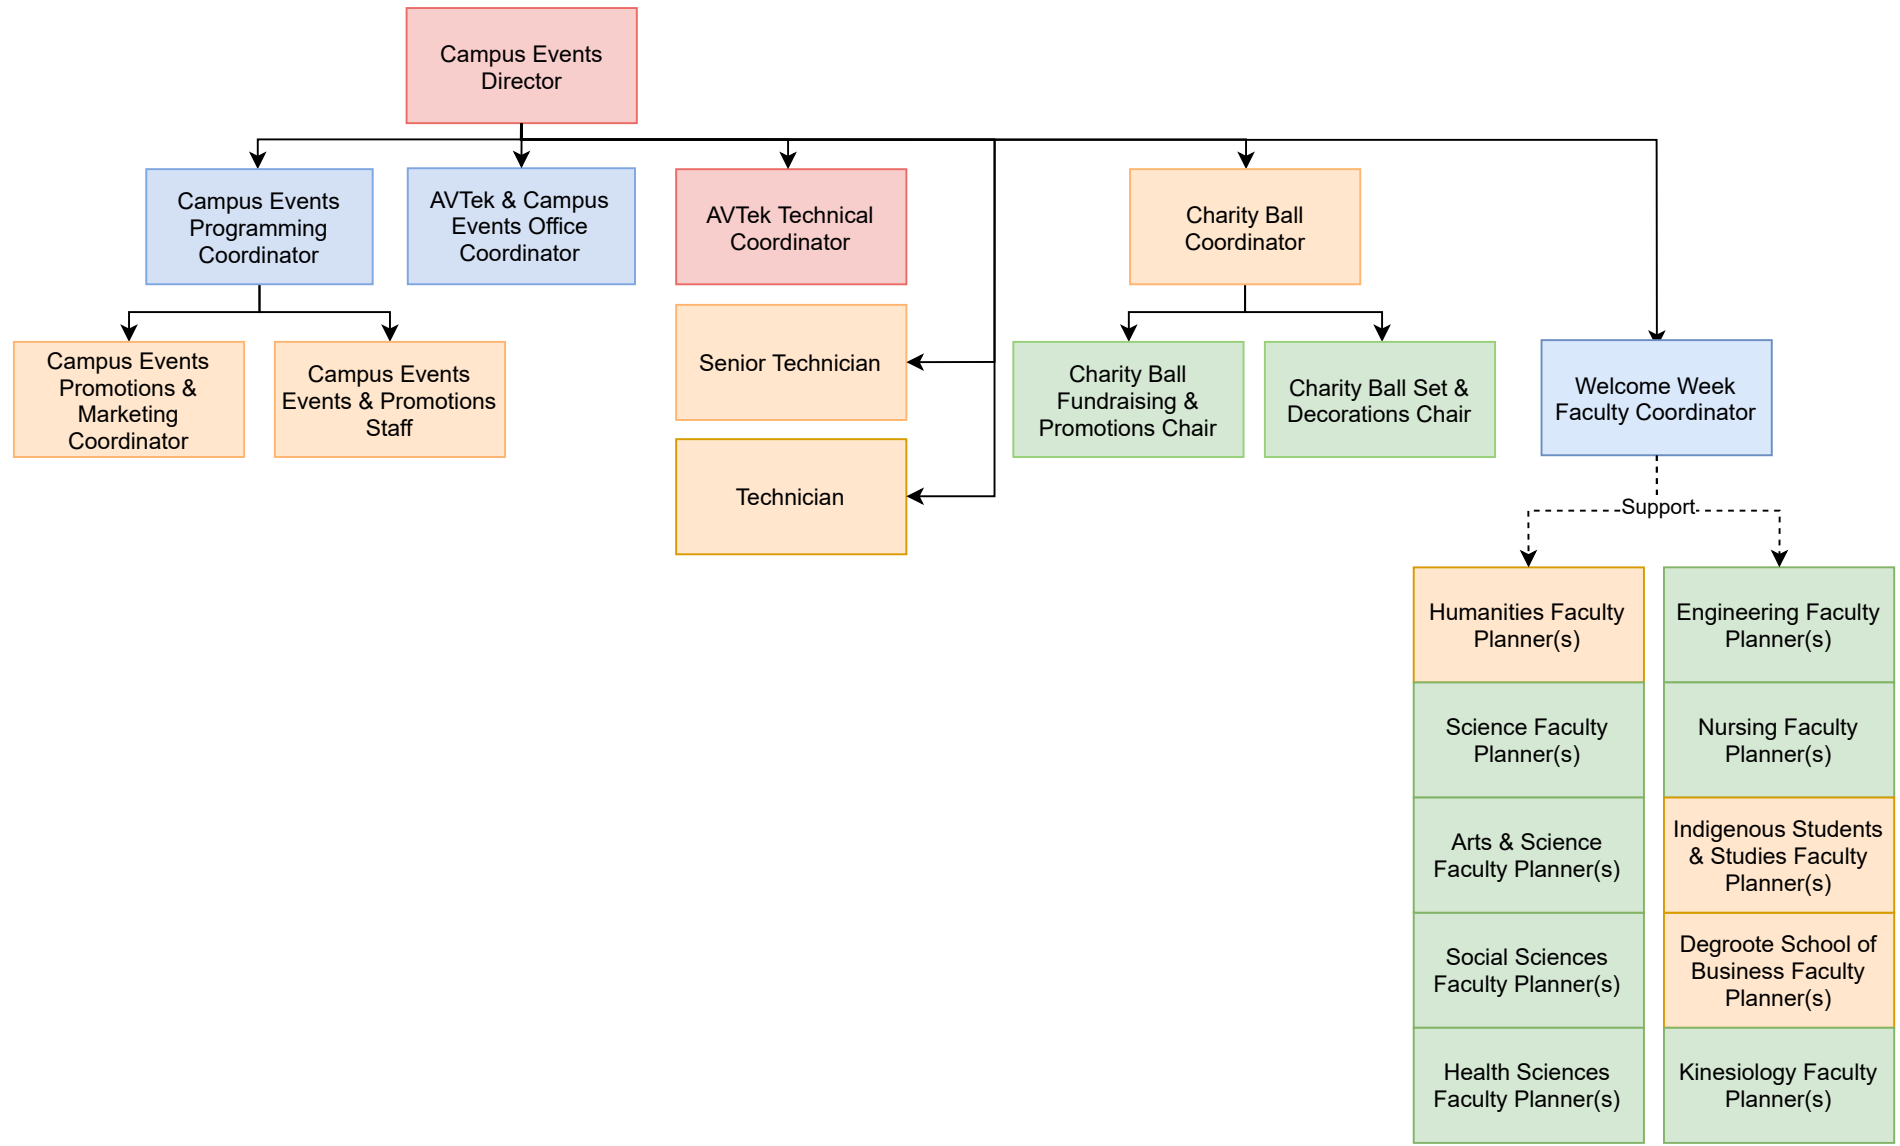

MSU Student Walk-Home Attendant Team (SWHAT)

Part-Time Staff Volunteer Position

MSU Maccess

MSU Food Collective Centre (FCC)

MSU Macademics

MSU Spark

MSU Student Health Education Centre (SHEC)

MSU Pride Community Centre (PCC)

MSU Diversity Services

MSU Women & Gender Equity Network (WGEN)

MSU Emergency First Response Team (EFRT)

MSU Maroons

First-Year Council (FYC)

MSU Child Care Centre

TwelvEighty & The Grind

Union Market

Underground Media & Design

The Silhouette

CFMU

Full-Time Staff	SOP/Internship
Part-Time Staff	Volunteer Position

Campus Events

Education & Advocacy Department

Full-Time Staff	SOP/Internship
Part-Time Staff	

Vice-President
(Education)

Administration & Human Resources (HR) Department

Vice-President
(Administration)

Elections Department

Accounting Department

Clubs Department

Information Technology (IT) Department